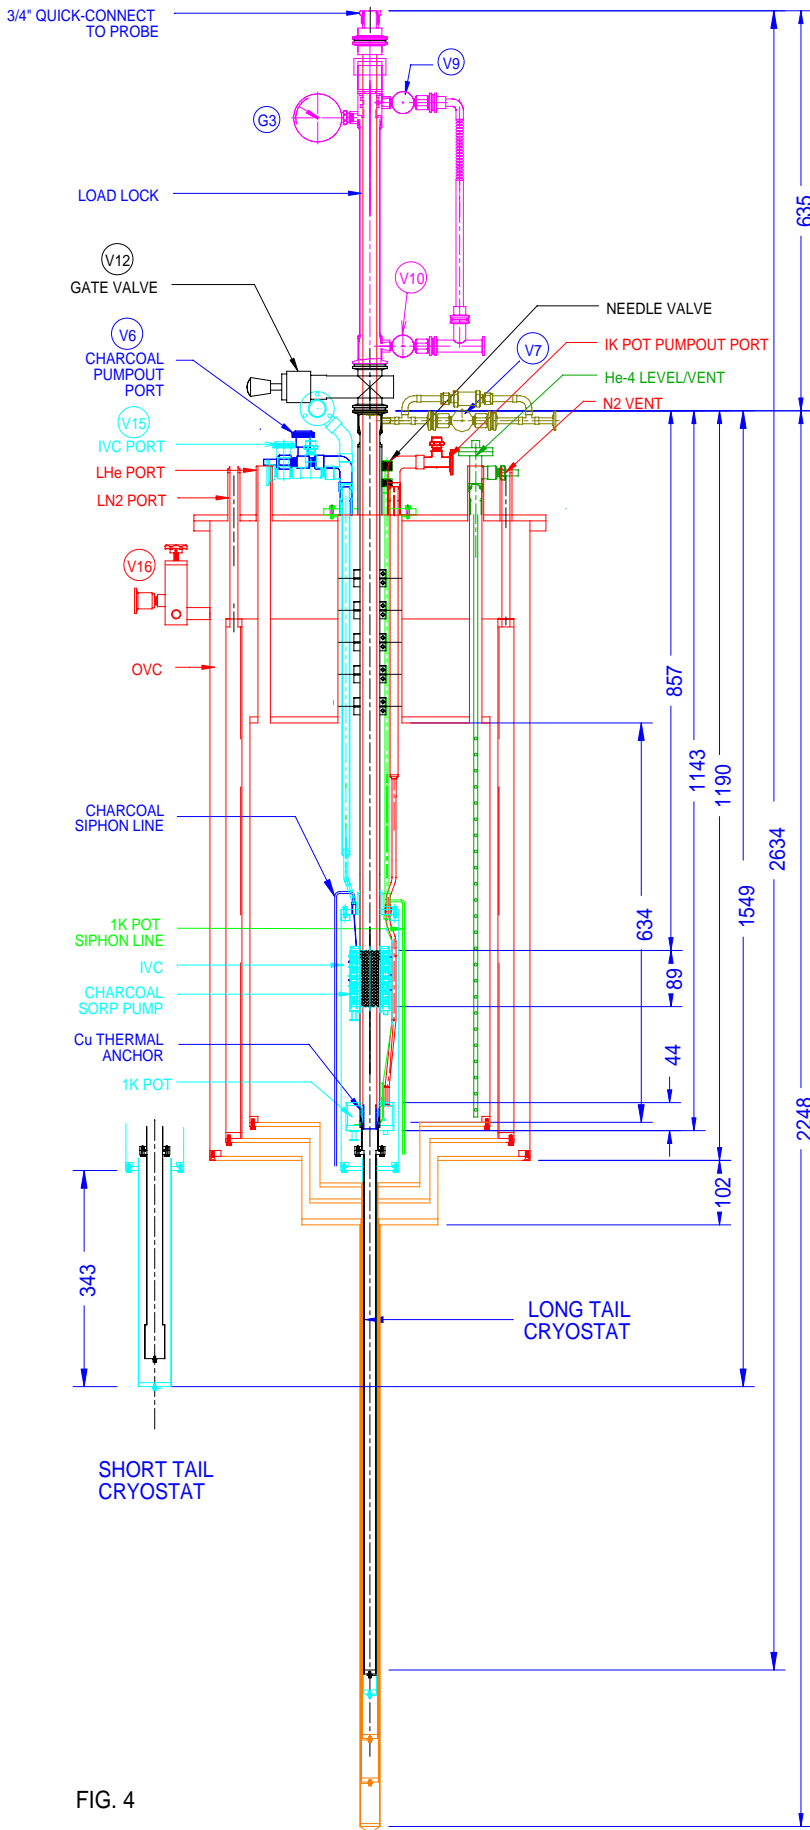

The 3He SYSTEM
(DIMENSIONS in mm. SCALE 1:12)

3He LOADLOCK
PRELOAD DIMENSIONS
OLD 3HE PROBE TWENTY-TWELVE PROBE

FIG. 4