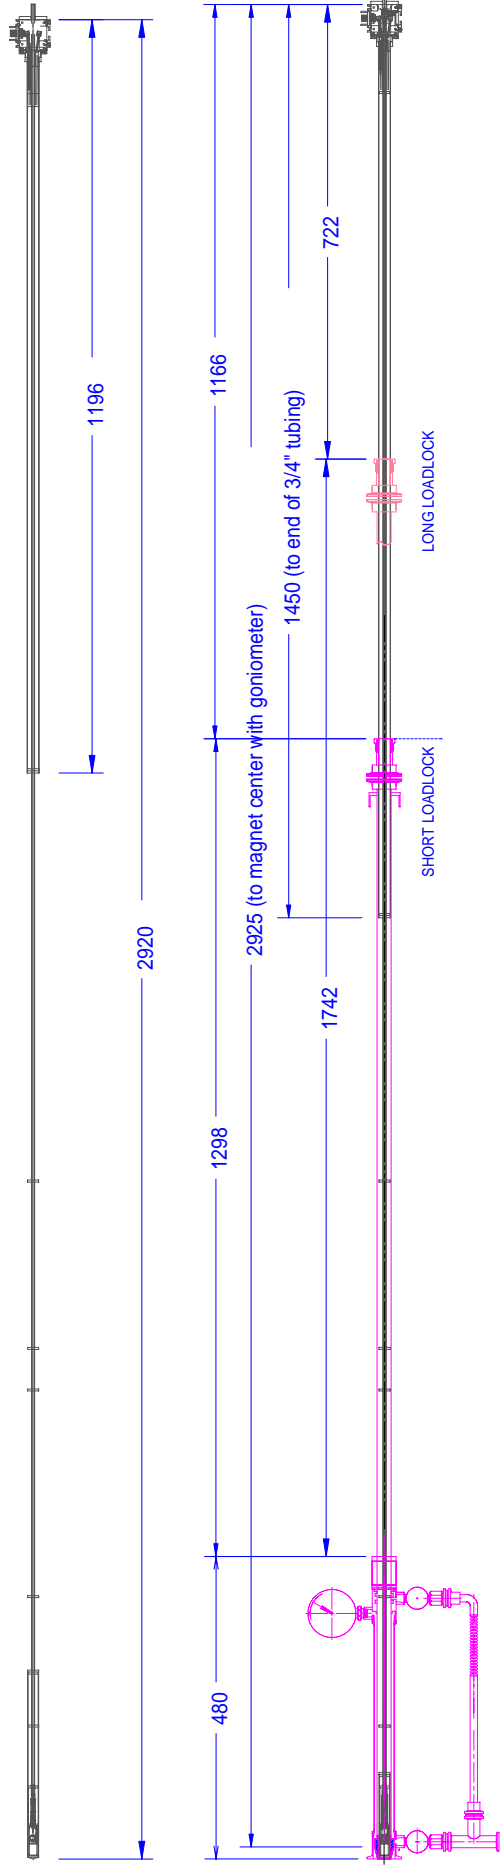

The 3He SYSTEM
(DIMENSIONS in mm. SCALE 1:12)

3He LOADLOCK
PRELOAD DIMENSIONS
OLD 3HE PROBE TWENTY-TWELVE PROBE

FIG. 4